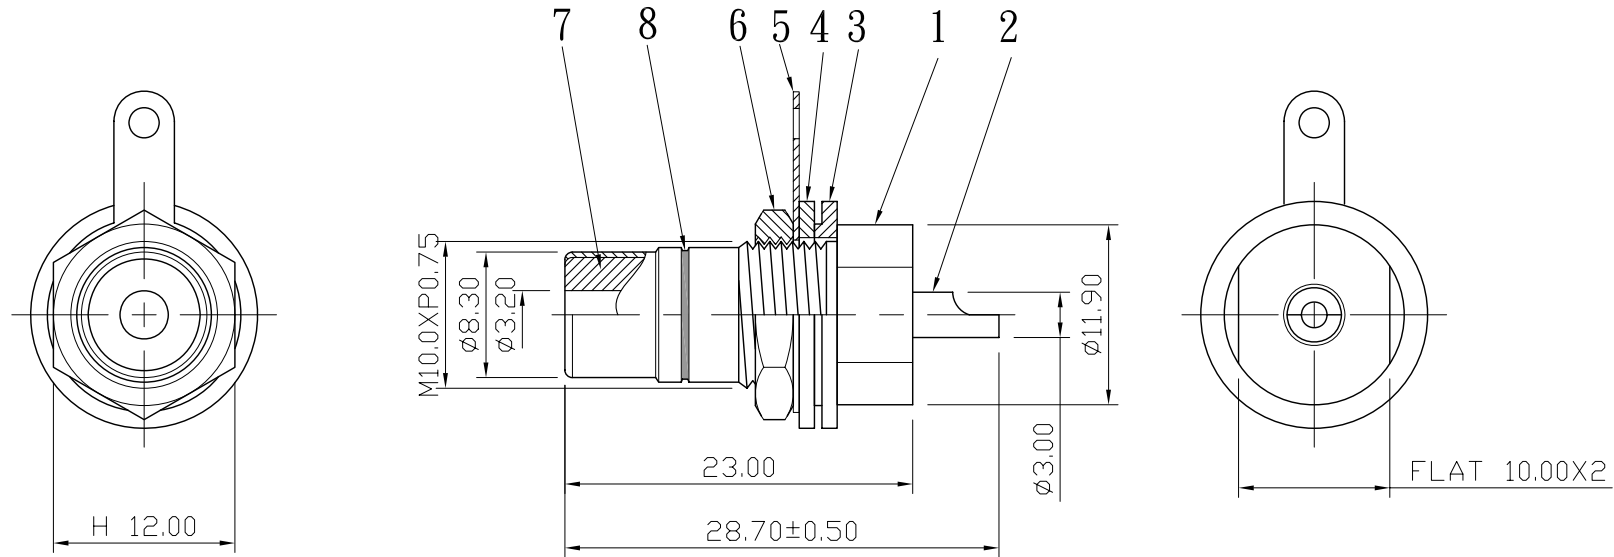

REMARK : RoHS REQUIREMENT APPLIED  
(符合RoHS)

S 1 : 1

8	color ring	1	painting	red/black/blue white/yellow/green		DIMENSIONS ARE IN MILLIMETERS  UNLESS OTHERWISE PECIFIED TOLERANCES (一般公差) 0.5~6 = $\pm$ 0.2 >6~30 = $\pm$ 0.4 >30~120 = $\pm$ 0.6 >120~315 = $\pm$ 1 >315~1000 = $\pm$ 1.6 ANGLES(角度) = $\pm$ 5°	APPROVED	 雅鈦企業有限公司 Aec Connectors Co., Ltd.	
7	insulator	1	teflon	white			CHECKED		TITLE
6	nut	1	brass	gold			DRAWN	RCA JACK	
5	solder tad	1	bronze	gold			<i>Lala</i>	DRAWING NO.	
4	washer	1	plastic	white			DATE	RJ-129FNG-TEF-RD/BK/BE/WE/YW/GN	
3	washer	1	plastic	white			2007. 12. 25	FILE NO. DRAWING\AUDIO\RJ-129FNG-TEF-RD/BK/BE/WE/YW/GN	
2	contact pin	1	brass	gold					
1	body	1	brass	gold					
NO.	Description	Unit	Materials	Finish	Drawing No.	SCALE	2 : 1	UNIT	MM