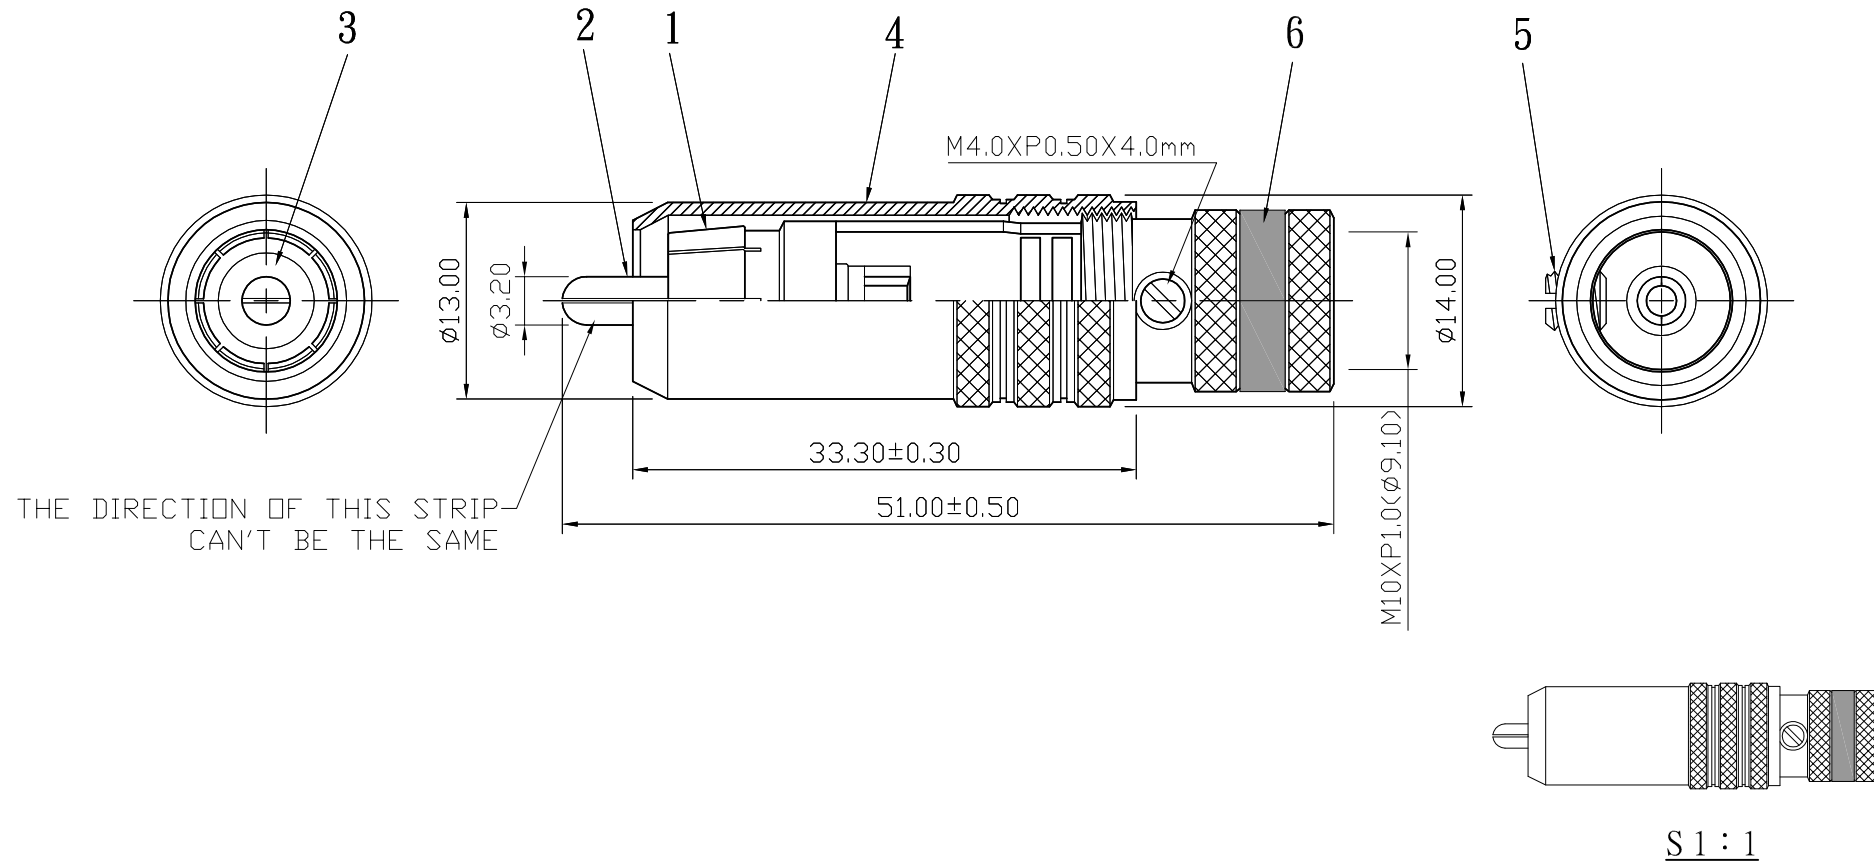

REMARK : RoHS REQUIREMENT APPLIED
(符合RoHS)

NO.	Description	Unit	Materials	Finish	Drawing No.	SCALE	2 : 1	UNIT	MM	CHECKED	DATE	FILE NO.
7						DIMENSIONS ARE IN MILLIMETERS			CHECKED DRAWN <i>Jim</i> DATE 2007. 11. 20	 雅鈦企業有限公司 Aec Connectors Co., Ltd.		
6	color ring	1	pvc	red/black/white		UNLESS OTHERWISE SPECIFIED TOLERANCES (一般公差)					TITLE	
5	screw	1	brass	gold	SCREW-104G-M4XP0.5X4.0mm	0.5~6 = ±0.2					RCA PLUG	
4	shell	1	brass	black coated		>6~30 = ±0.4					DRAWING NO.	
3	insulator	1	PTFE	white		>30~120 = ±0.6					RP-1005BCG-TEF-A-SP-RD/BK/WE-9.1	
2	contact pin	1	brass	gold		>120~315 = ±1					FILE NO. DRAWING\AUDIO\RP\RP-1005BCG-TEF-A-SP-RD/BK/WE-9.1	
1	body	1	brass	gold		>315~1000 = ±1.6						
						ANGLES(角度) = ±5°						